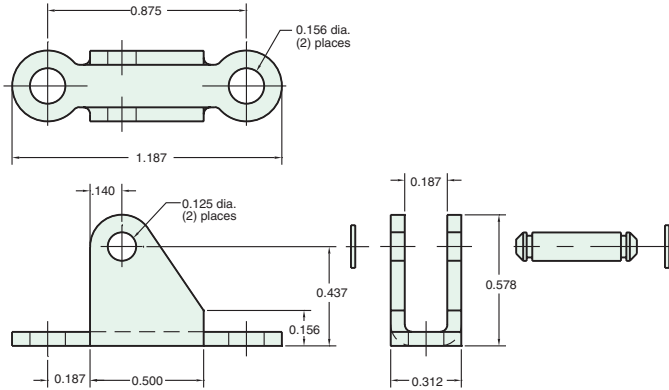

CB-0595

Clevis Bracket
Material: Steel, bright zinc plated