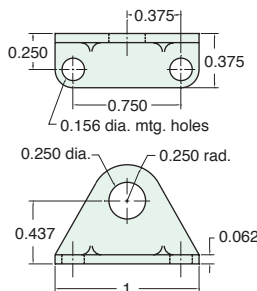

FB-0591

Foot Bracket
Material: Steel, bright zinc plated