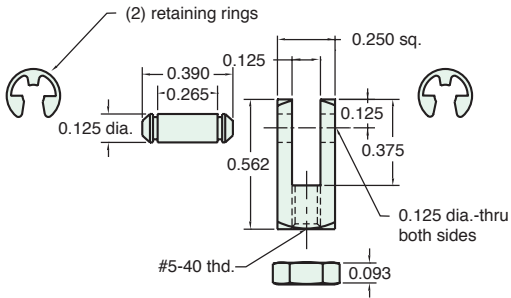

RC-0581

Rod Clevis
Material: Steel, electroless nickel plate