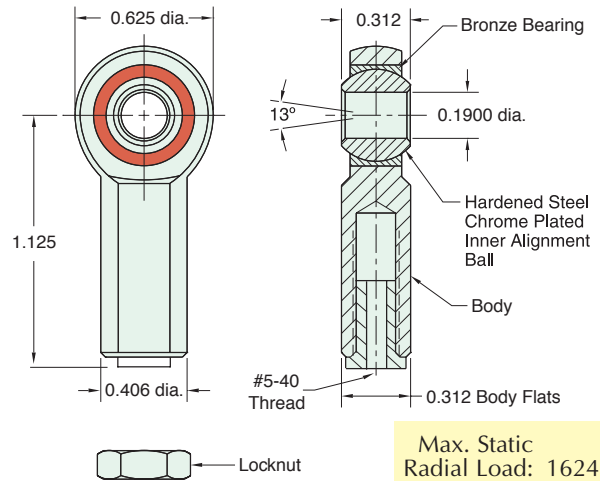

## MOUNTING NUTS

### Stud Nut

Part Number	Across Flats	Nut Thickness	Nut (Thread)
<b>N04-28A</b>	7/16"	5/32"	1/4-28
<b>N04-28B</b>	3/8"	1/8"	1/4-28
<b>N06-24A</b>	9/16"	7/32"	3/8-24
<b>N06-24B</b>	1/2"	1/8"	3/8-24

### Rod Nut

Part Number	Across Flats	Nut Thickness	Nut (Thread)
<b>N02-40</b>	1/4"	3/32"	#5-40

## RE-0585

Rod End  
Material: Steel, bright zinc plated body

Max. Static Radial Load: 1624 lbs.  
Fits Rod Thread Size: #5-40